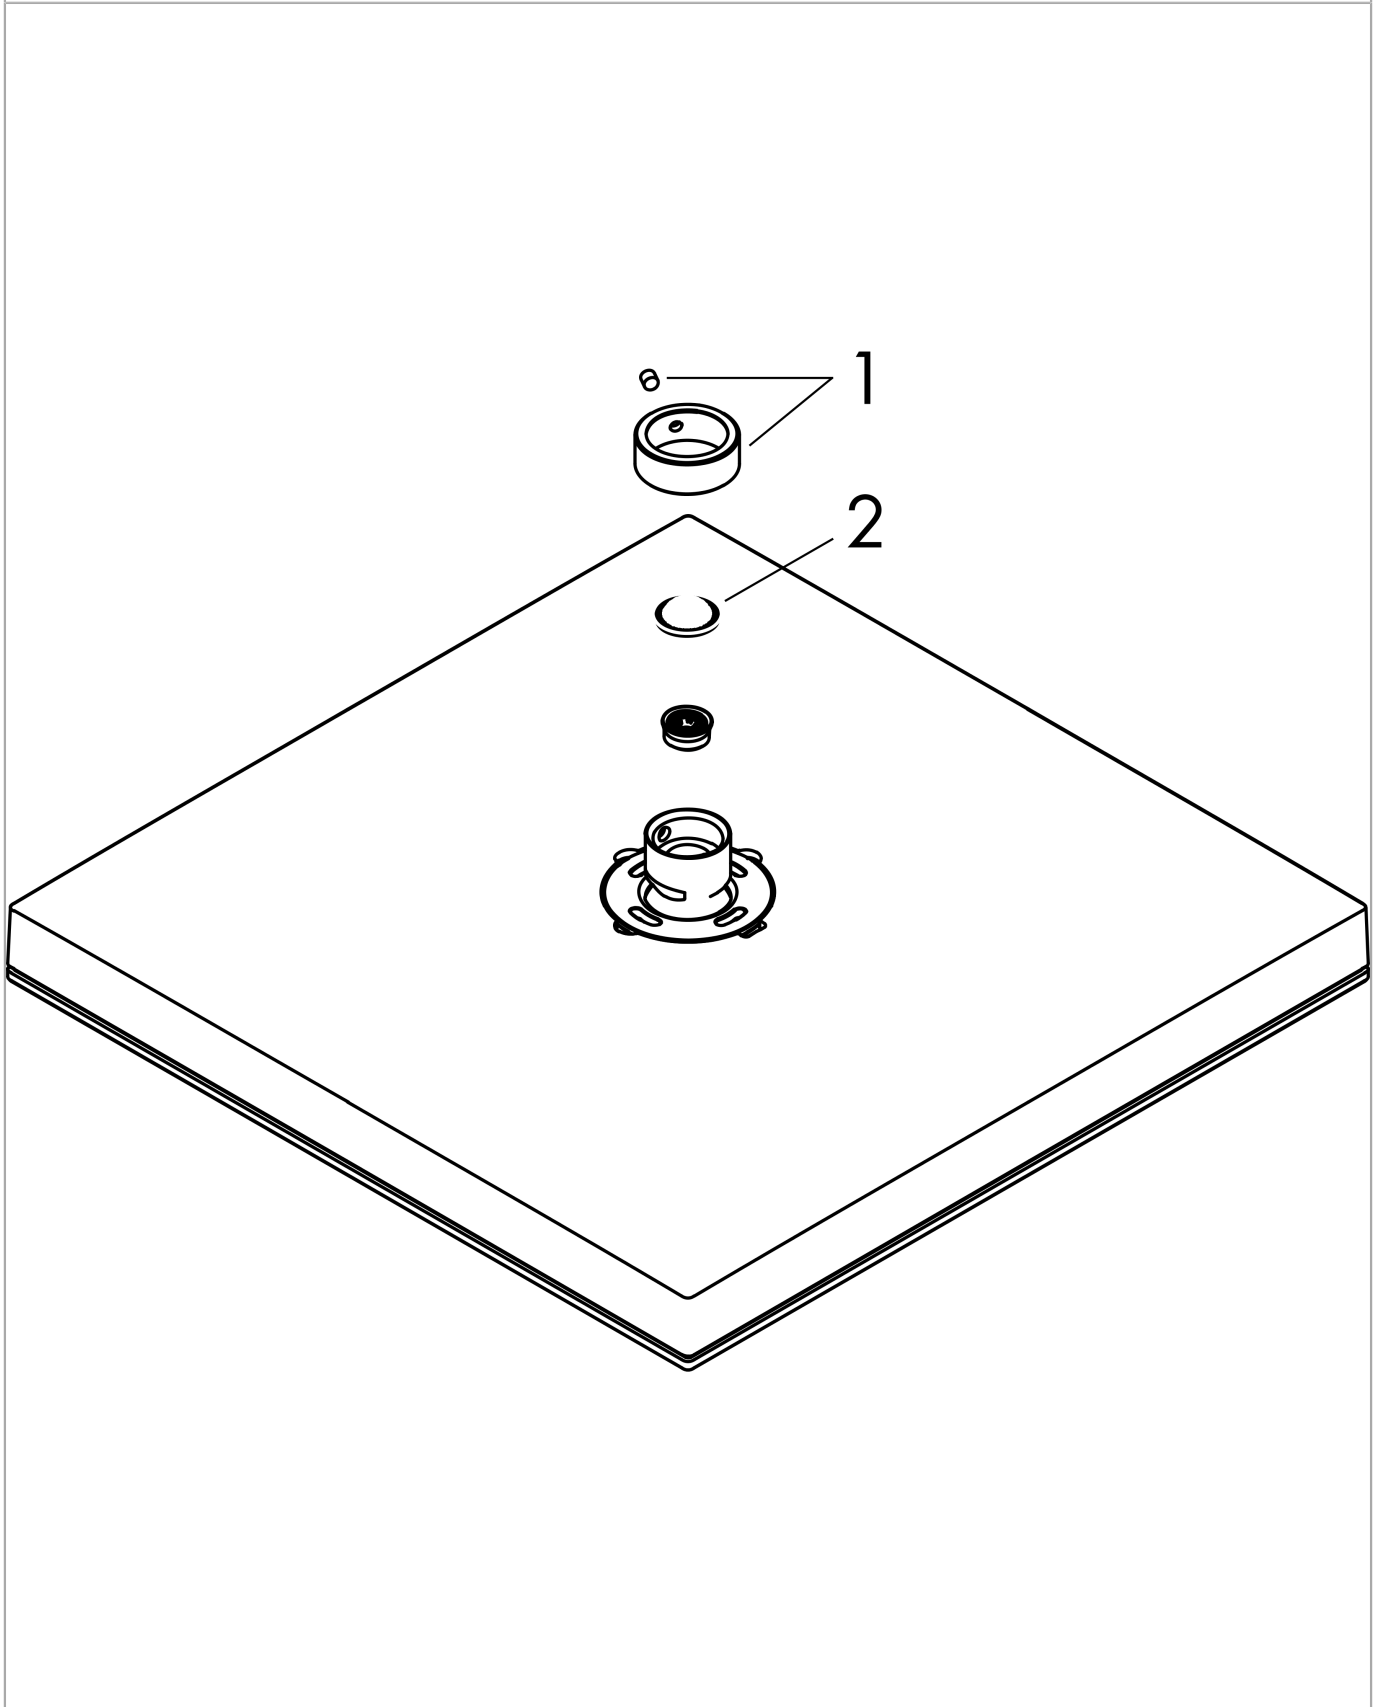

Pulsify E

Overhead shower 260 1jet

Finish: **Chrome** Article Number: **24330000**

Description

product features

- shower head size: 260 x 260 mm
- spray type: PowderRain
- Fast Drain empties the overhead shower from an angle of 10°
- material spray disc: plastic
- spray disc surface: graphite
- maximum flow rate at 3 bar: 11,7 l/min
- flow rate PowderRain spray (at 3 bar): 11,7 l/min
- function from: 7,6 l/min
- minimum flow pressure: 0,9 bar
- installation: ceiling or wall
- connection thread G ½
- suitable for continuous flow water heaters

Technology

Design awards

Product image

Scale drawing

Flowchart

Pulsify E
Overhead shower 260 1jet
 Finish: **Chrome** Article Number: **24330000**

Exploded Drawing

Year of production: >04/23

Pulsify E
Overhead shower 260 1jet
 Finish: **Chrome** Article Number: **24330000**

Spare part list

Year of production: >04/23

Pos.	Description	Article Number	PC	PU
1	lock washer	98942000	6	1
2	filter packing	94246000	1	1