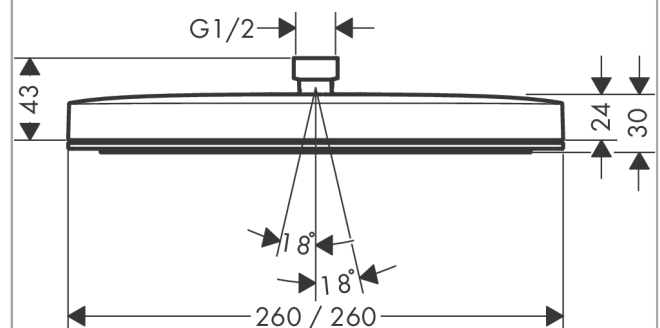

Pulsify E

Overhead shower 260 1jet

Finish: **Chrome** Article Number: **24330000**

Description

product features

- shower head size: 260 x 260 mm
- spray type: PowderRain
- Fast Drain empties the overhead shower from an angle of 10°
- material spray disc: plastic
- spray disc surface: graphite
- maximum flow rate at 3 bar: 11,7 l/min
- flow rate PowderRain spray (at 3 bar): 11,7 l/min
- function from: 7,6 l/min
- minimum flow pressure: 0,9 bar
- installation: ceiling or wall
- connection thread G ½
- suitable for continuous flow water heaters

Technology

Design awards

Product image

Scale drawing

Flowchart

Pulsify E
Overhead shower 260 1jet
 Finish: **Chrome** Article Number: **24330000**

Exploded Drawing

Year of production: >04/23

Pulsify E
Overhead shower 260 1jet
 Finish: **Chrome** Article Number: **24330000**

Spare part list

Year of production: >04/23

Pos.	Description	Article Number	PC	PU
1	lock washer	98942000	6	1
2	filter packing	94246000	1	1